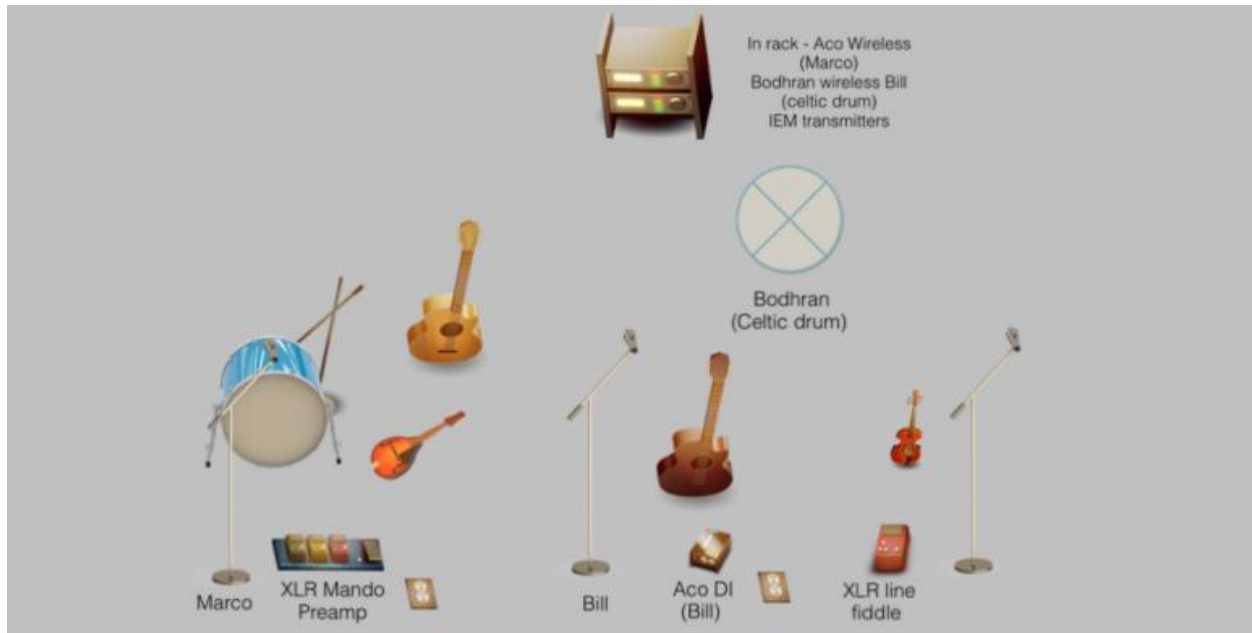

Trio Stage Plot

Band contact: Marco Belanger cell 613 797 2053

Input List	
Input	Mic / DI / XLR
1. Kick	Beta 52 or equivalent
2. Bodhran	XLR
3. Aco Marco	XLR
4. Aco Billy	XLR
5. Mando Marco	XLR
6. Fiddle	XLR
7. Vox Marco	Heil PR35 (supplied by band)
8. Vox Billy	Beta 58 (supplied by band)
9. Vox Fiddle	Beta 58 (supplied by band)
10. Spare	
11. Spare	
12. Spare	

We use our own IEM mixer (Behringer X32 rack) and require either an XLR snake split OR an AES-50 cat5 feed from a digital stage box or digital console (AES-50 compatible with Midas or Behringer systems ONLY)